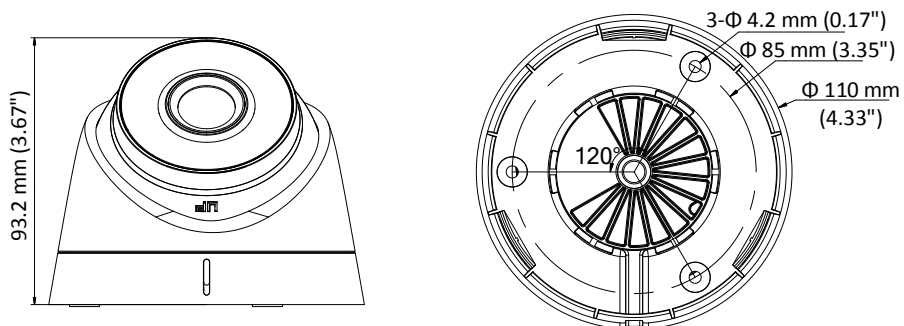

Order Models

DS-2CE56D8T-IT3F

Dimension