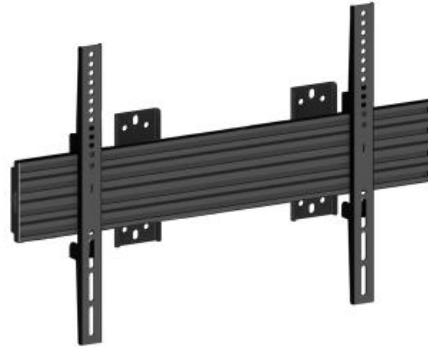

Ready when you are

M Wallmount Pro MBW1U Fixed Black

Article: 7 350 073 733 996

M Wallmount Pro MBW1U Fixed Black - Wall mount for LCD display, steel, 1 screen, single side, fixed, VESA Max 600x400 - screen size: 40"-65" - black

Product category: PRO SERIES

Specification

M Wallmount Pro MBW1U Fixed Black

Article No:	7 350 073 733 996
For screen size:	40"-65"
Type:	Single Side MBW1U
Universal & VESA standard:	Adjustable from 100x100 to 600x400 max Optional VESA 800x600
Material:	Steel, Aluminium
Color:	Black
Surface Finish:	Powder coating/Anodic Oxidation
Weight:	6.2 kg
Measurements	68x43x7.5 cm
Max Load:	30 kg per screen
Tilt:	No
Swivel:	No
Rotate:	No
Cable Management:	Yes
Options:	M Pro Series Parts
Certifications:	CE
Warranty:	5 years