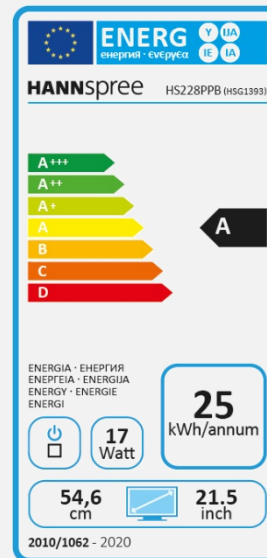

HS 228 PPB

21.5" / 54,61cm Diagonal
LED Backlight – Format 16:9

- 21.5" 16:9 LED Backlight Monitor
- 1920 x 1080 Resolution Full HD 1080P
- 178° / 178° Ultra Wide Viewing Angle
- Triple Input: DP + HDMI + VGA
- Super Slim Design and Thin Bezel
- Built-In Stereo Speakers
- Tilt and Wall-Mountable (VESA)
- Low Power Consumption & Multi-Video Modes
- ECO Friendly
- Flicker Free
- Low Blue Light

21.5" / 54,61 cm

Part. No.: HS 228 PPB

SIZE, RESOLUTION

21.5"
16:9 Aspect Ratio

Full HD
1920 x 1080

CONNECTIVITY, SPEAKER

Display Port
HDMI
VGA

Built-In
Stereo Speaker

Display Size	54,6cm / 21.5" Diagonal
Panel Type	TFT – LED Backlight VA Panel (*)
Aspect Ratio	16:9
Resolution (H x V)	1920 x 1080 Full HD
Brightness	250cd/m ²
Contrast (Typ.)	3.000:1 (Typical)
Contrast (Active)	80.000.000:1 (Active)
Viewing Angle L/R; U/D	178° H – 178° V (CR > 10)
Response Time	5 msec
Pixel Pitch	0,248 (H) x 0,248 (V) mm
Panel Surface	Anti-Glare
Display Colors	16.7M Colors
Horizontal Frequency	30 ~ 83 kHz
Vertical Frequency	56 ~ 75 Hz
Max Display Frequency	1920 x 1080 @ 60Hz
Input 1	D-Sub (VGA)
Input 2	HDMI
Input 3	Display Port
Buil-in Speakers	Yes, 2W x 2; Earphone Jack
Power Consumption	On: 16,64W; Stand-by: 0,38W; Off: 0,23W
AC Power Range	AC 100 ~ 240 Volt; 50 ~ 60 Hz
Product Dimensions	488,8 x 168 x 377,8 mm (W x D x H)
Packing Dimensions	547 x 116 x 372 mm (W x D x H)
Net / Gross Weight	2.8 Kgs / 3.9 Kgs
Bezel & Color Plan	Bezel / Arm / Base / Rear Cover: Black texture

Supplier's Name	HANNspree
Model Name	HS228PPB
Energy Efficiency Class	A
Screen Size (Centimetres)	54,6
Screen Size (Inches)	21,50
On mode power Consumption (W)	17
Annual Energy Consumption* (kWh)	25
Standby-mode Power Consumption (W)	0,38
Off-mode Power Consumption (W)	0,23
Screen Resolution	1920 x 1080