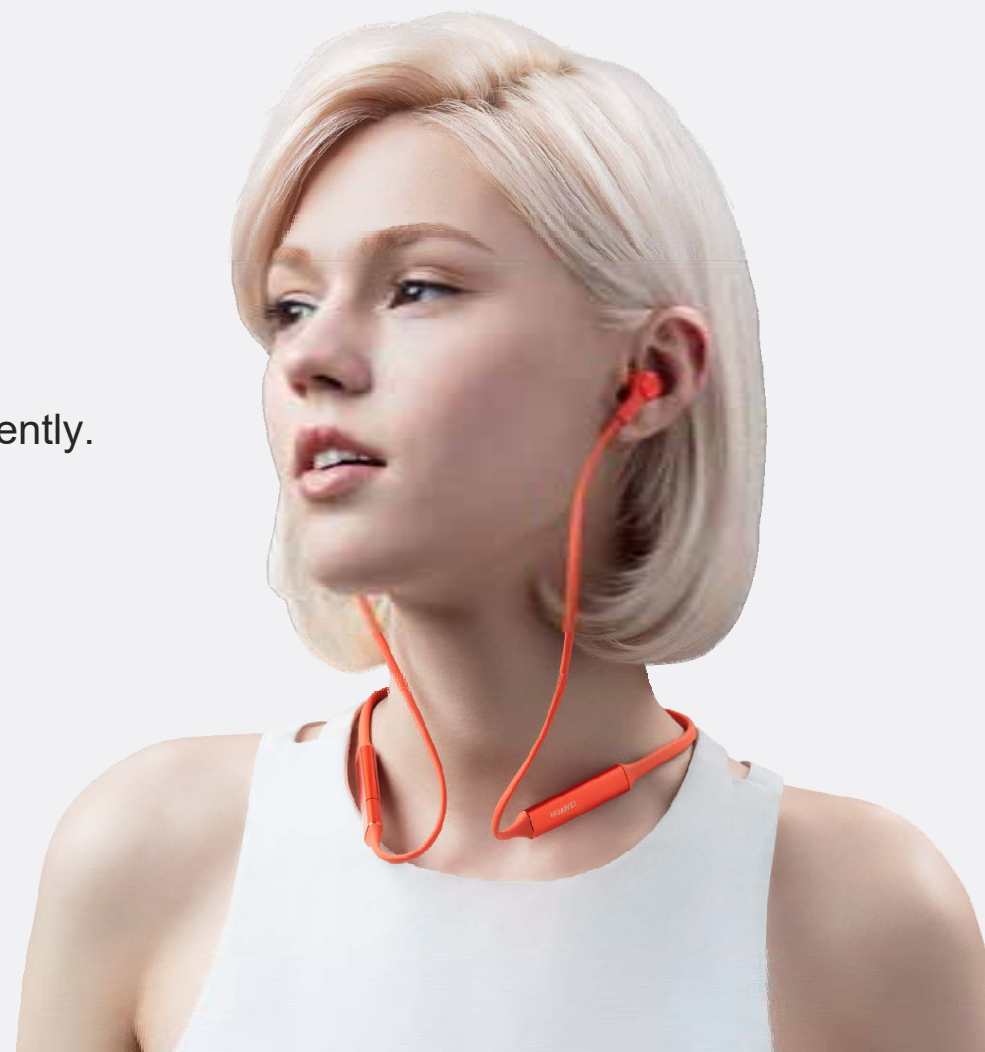

Durable Battery, Plug & Charge

Plug and charge via your smartphone directly and conveniently.

4hr.

of playback
in 5 min charge

13hr.

of talk time
on 1 charge

18hr.

of playback
on 1 charge

* Based on the test results of HUAWEI lab., for reference only.