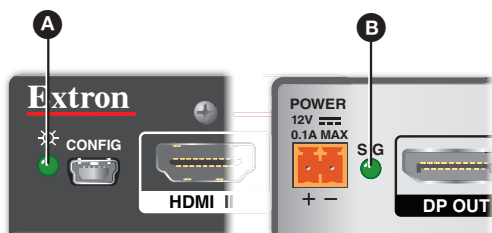

LED Indicators

1. **A Power/signal LED** – Lights amber to indicate power, and lights green to indicate HDMI signal presence.
2. **B Output signal LED** (rear panel) – Lights to indicate signal presence on the DisplayPort output.