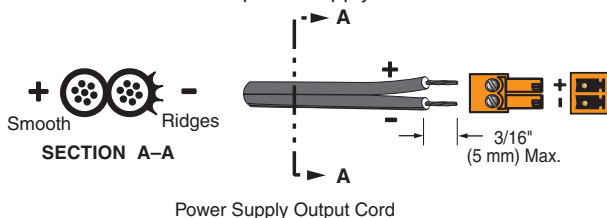

1. **A Config port** – Connect a host computer to this USB port to configure the HDP 101 4K.

NOTE: Use Product Configuration Software (PCS) or Simple Instruction Set™ (SIS™) commands in DataViewer to configure EDID Minder®, adjust the format and video color bit depth, and monitor the signal status (see the *HDP 101 4K User Guide* at www.extron.com).

1. **B HDMI input** – Connect an HDMI source device to the HDMI input.
2. **C Power inlet** – Wire the power supply as shown below and connect it to the power inlet.