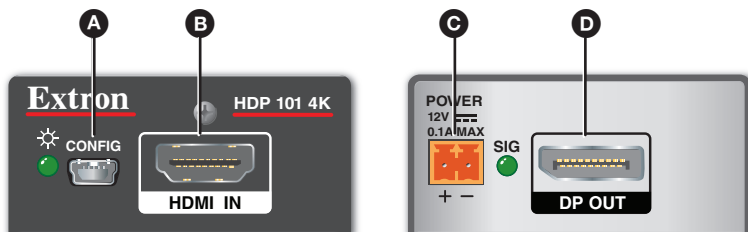

## HDP 101 4K • Setup Guide

The Extron HDP 101 4K is a compact, active HDMI to DisplayPort converter for signals up to 4K 30 Hz @ 4:4:4, providing connectivity between HDMI sources and DisplayPort displays and peripherals. Follow these instructions to install the HDP 101 4K.

### Cabling

- A Config port** – Connect a host computer to this USB port to configure the HDP 101 4K.

**NOTE:** Use Product Configuration Software (PCS) or Simple Instruction Set™ (SIS™) commands in DataViewer to configure EDID Minder®, adjust the format and video color bit depth, and monitor the signal status (see the *HDP 101 4K User Guide* at [www.extron.com](http://www.extron.com)).