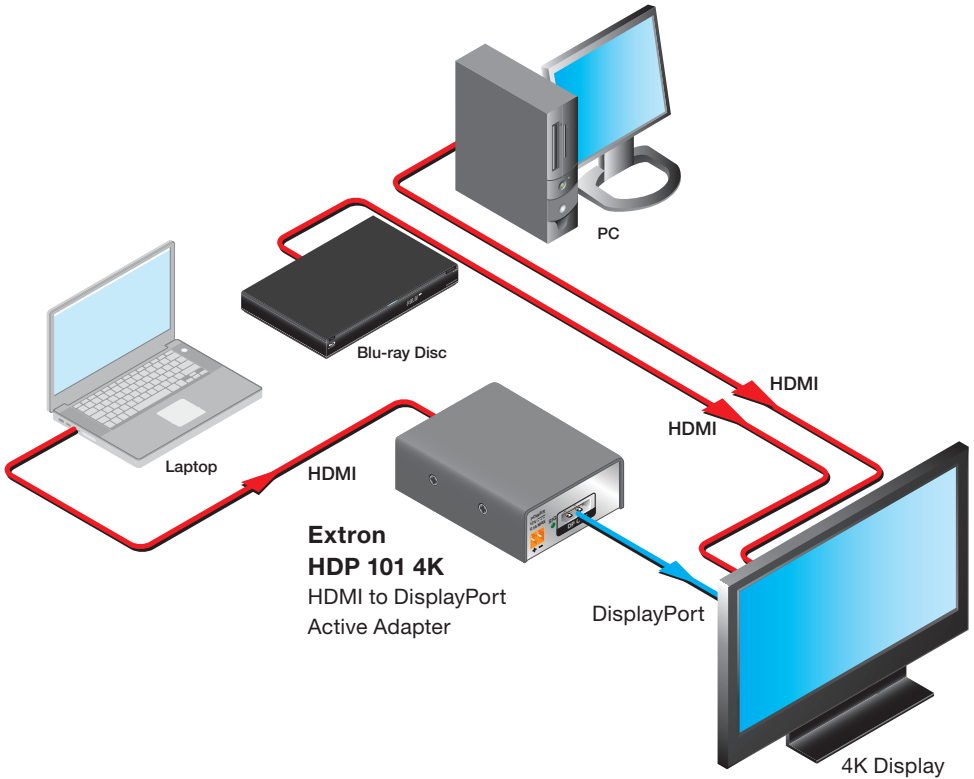

HDP 101 4K• Setup Guide (Continued)

Mounting

Use the included hook-and-loop tape to attach the HDP 101 4K to the application surface.

Application Diagram

The following is a typical application diagram for the HDP 101 4K.

Extron USA Headquarters +1.800.633.9876 (Inside USA/Canada Only)		Extron Europe +800.3987.6673 (Inside Europe Only) +31.33.453.4040 +31.33.453.4050 FAX	Extron India 1800.3070.3777 (Inside India Only) +91.80.3055.3777 +91.80.3055.3737 FAX
Extron USA - West +1.714.491.1500 +1.714.491.1517 FAX	Extron USA - East +1.919.850.1000 +1.919.850.1001 FAX	Extron Japan +81.3.3511.7655 +81.3.3511.7656 FAX	Extron China +86.21.3760.1568 +86.21.3760.1566 FAX
Extron Asia +65.6383.4400 +65.6383.4664 FAX	Extron Middle East +971.4.299.1800 +971.4.299.1880 FAX	Extron Australia +61.8.8351.2188 +61.8.8351.2511 FAX	68-3198-50 Rev. A 11 17