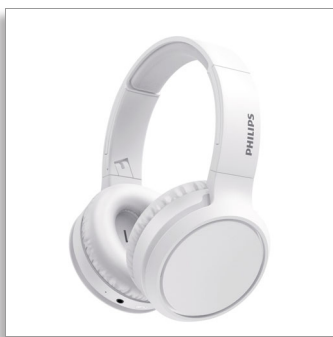

Philips
Wireless Headphone

40mm drivers/closed-back
Bluetooth®
Compact folding

TAH5205WT

Here comes the bass

Cover your ears and feel that bass! These wireless over-ear headphones boast a BASS boost button for deeper bass at a touch. You get up to 29 hours play time, fast charging, and a rock-solid Bluetooth connection. You won't miss a beat.

Big bold bass

- Powerful 40 mm neodymium drivers. BASS boost button.
- Over-ear, closed-back design. Great sound isolation.
- 29 hours play time. USB-C charging.
- Charge for 15 minutes, get extra 4 hours play time

Maximum comfort. Maximum style.

- Lightweight, adjustable cushioned headband.
- Soft ear cups that can be angled for maximum comfort
- Eye-catching matte colorways
- Compact-fold design for easy storage.