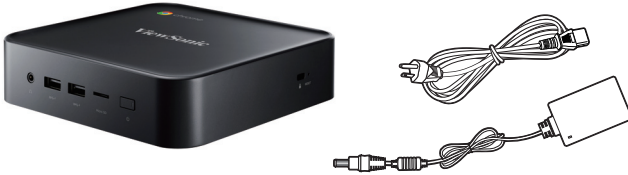

ViewSonic NMP760 Chromebox

Quick Start Guide

1 Box Contents