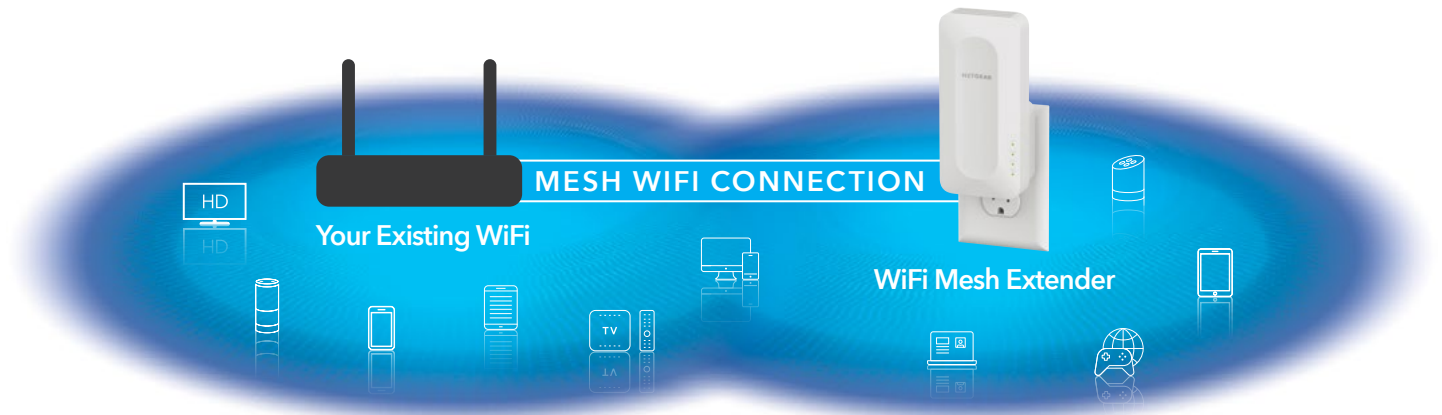

Strong WiFi signals reach every corner of your smart home.

Ultra-fast WiFi Speeds up to 1.6Gbps

Smoother 4K HD streaming & gaming.

AX1600 4-Stream WiFi Mesh Extender

Create a Mesh WiFi System using the WiFi you already have

Nighthawk App

The NETGEAR Nighthawk® App makes it easy to set up your extender and get more out of your WiFi. With the app, you can install your extender in a few steps—just connect your mobile device to the network and the app will walk you through the rest. Once set up, you can use the intuitive dashboard to manage your network.

- Network Management—Easily monitor and manage your home network
- Quick Setup—Get connected in just minutes
- Get it at nighthawk-app.com

Package Contents

- AX1600 4-Stream WiFi Mesh Extender (EAX12)
- Quick start guide