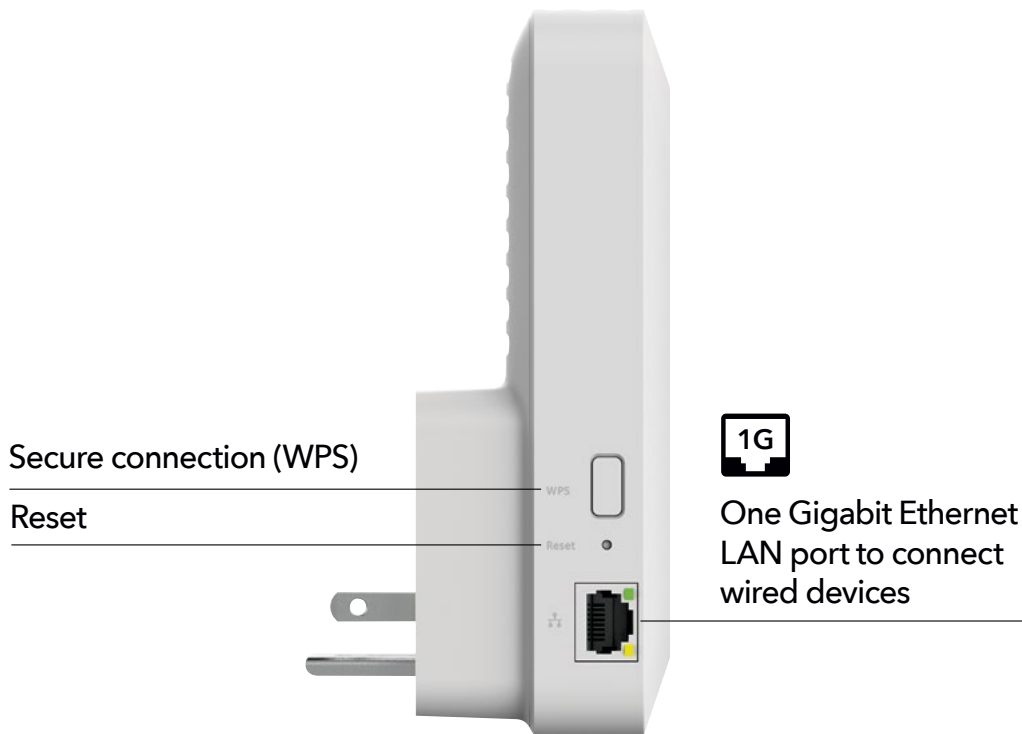

Overview

The NETGEAR AX1600 4-Stream WiFi 6 Mesh Extender gives you better performance than a WiFi 5 (802.11 ac) extender. 4-Stream WiFi with up to 1.6Gbps⁺ provides fast wireless speeds. It works with your existing WiFi router & is ideal for 4K UHD streaming & gaming. Get powerful WiFi where you want it.

Strong WiFi signals reach every corner of your smart home.

Ultra-fast WiFi Speeds up to 1.6Gbps

Smoother 4K HD streaming & gaming.

AX1600 4-Stream WiFi Mesh Extender

Create a Mesh WiFi System using the WiFi you already have

Nighthawk App

The NETGEAR Nighthawk® App makes it easy to set up your extender and get more out of your WiFi. With the app, you can install your extender in a few steps—just connect your mobile device to the network and the app will walk you through the rest. Once set up, you can use the intuitive dashboard to manage your network.

- Network Management—Easily monitor and manage your home network
- Quick Setup—Get connected in just minutes
- Get it at nighthawk-app.com

Package Contents

- AX1600 4-Stream WiFi Mesh Extender (EAX12)
- Quick start guide