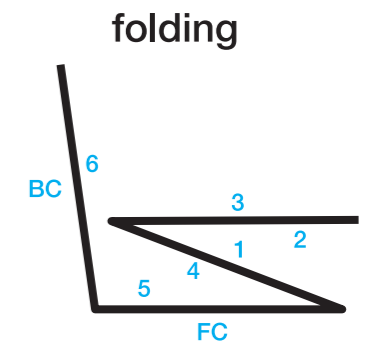

GripTight Mount PRO Tablet / Manual

BC

FC

1

2

twitter.com/jobyinc
facebook.com/jobyinc
instagram.com/jobyinc
plus.google.com/+joby
info@joby.com
joby.com/griptight-mount-pro-tablet

©2016 DayMen US Inc
JOBY
1435 N McDowell Blvd
Suite 200
Petaluma, CA 94954

0500-056

GripTight Mount PRO
for any tablet™