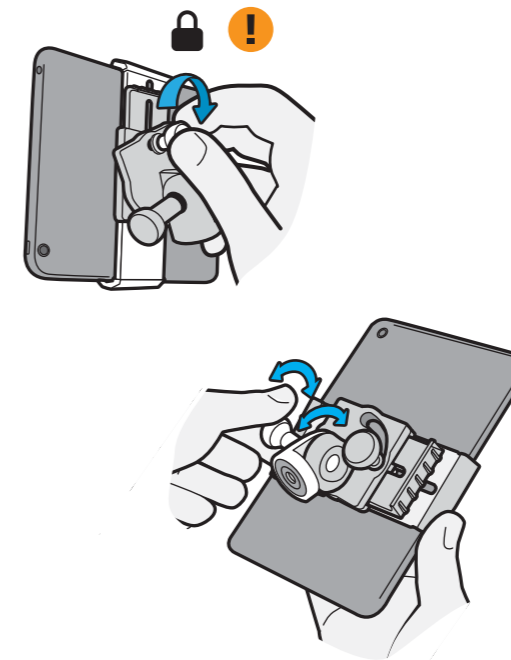

GripTight Mount PRO Tablet / Manual

BC

FC

1

2

twitter.com/jobyinc
facebook.com/jobyinc
instagram.com/jobyinc
plus.google.com/+joby
info@joby.com
joby.com/griptight-mount-pro-tablet

©2016 DayMen US Inc
JOBY
1435 N McDowell Blvd
Suite 200
Petaluma, CA 94954

0500-056

GripTight Mount PRO
for any tablet™

3

4

5

6