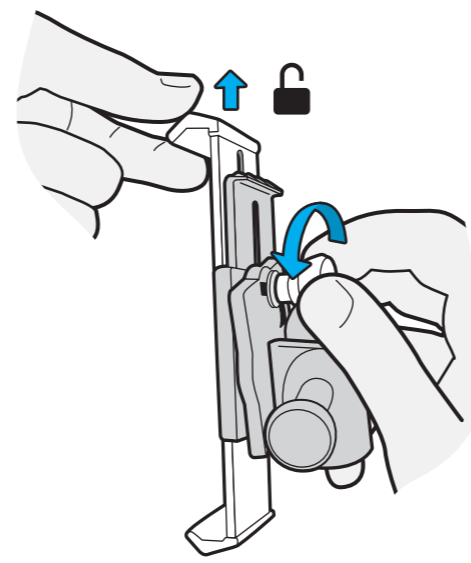

GripTight Mount PRO Tablet / Manual

BC

FC

1

2

twitter.com/jobyinc
facebook.com/jobyinc
instagram.com/jobyinc
plus.google.com/+joby
info@joby.com
joby.com/griptight-mount-pro-tablet

©2016 DayMen US Inc
JOBY
1435 N McDowell Blvd
Suite 200
Petaluma, CA 94954

0500-056

GripTight Mount PRO
for any tablet™