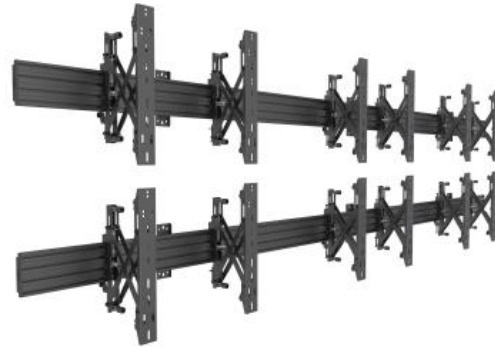

Specification

M Wallmount Pro MBW3x2U Push In Pop Out Black

Article No:	7 350 073 735 006
For screen size:	32"-65"
Type:	Single Side MBW3U x 2
Universal & VESA standard:	Adjustable from 100x100 to 600x400 max 55" 600x400 max 65" 400x400 max Optional VESA 800x600, 1000x600
Material:	Steel, Aluminium, Plastic
Color:	Black
Surface Finish:	Powder coating
Weight:	52 kg
Measurements	348 x23.5x44.7cm per rail
Max Load:	30 kg per screen
Height adjustment:	Yes, 0-10mm
Depth adjustment:	Yes, 0-15mm
Tilt adjustment:	Yes, $\pm 4^\circ$
Cable Management:	Yes
Options:	M Pro Series Parts
Certifications:	
Warranty:	5 years

Please note: Multibrackets products and specifications are in constant change.

View the latest specifications, drawings and images for this product on www.multibrackets.com/5006