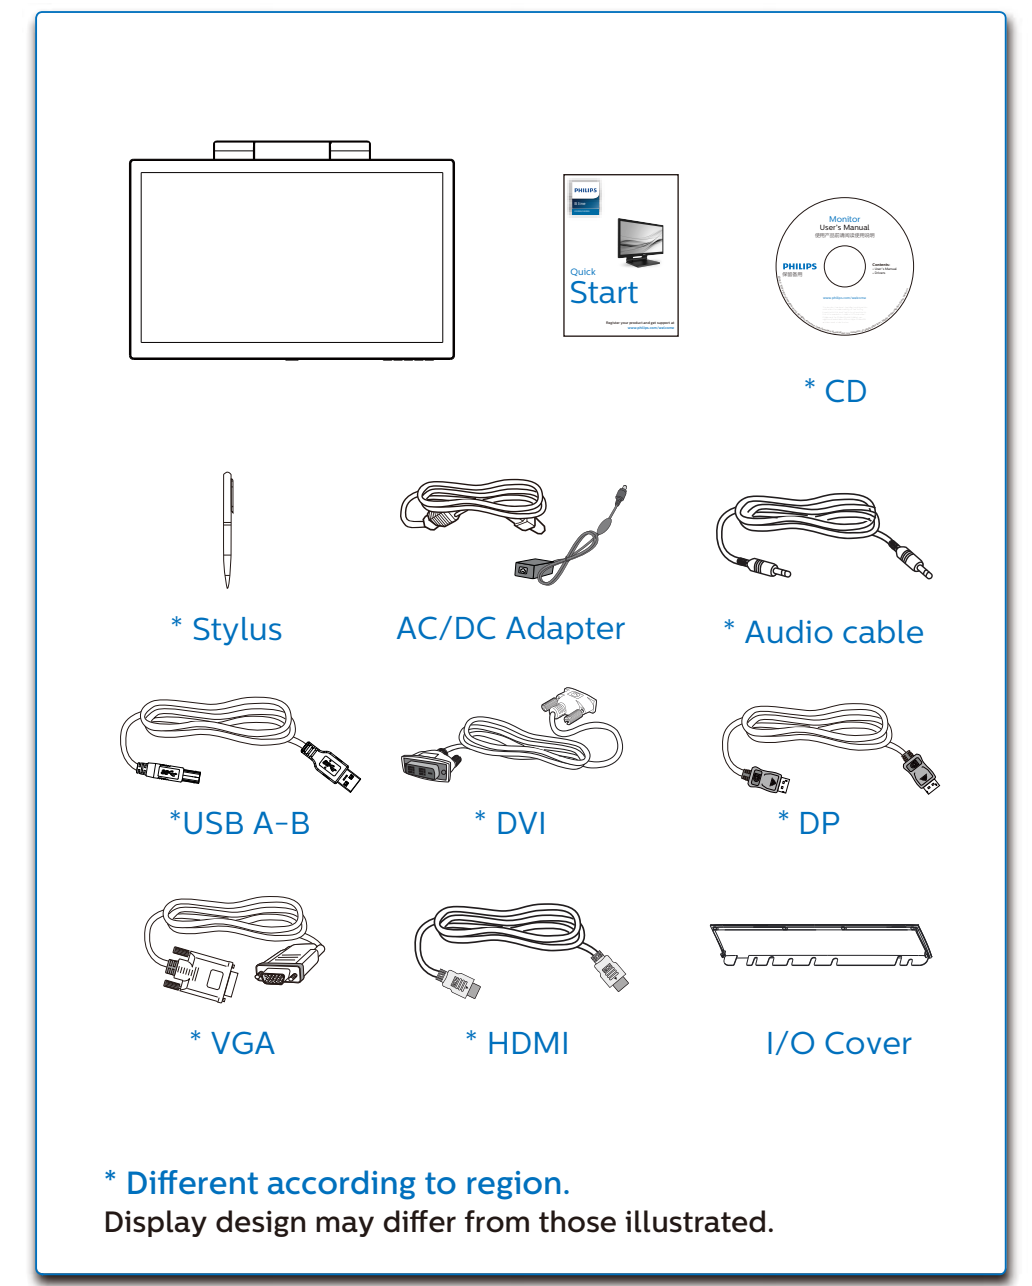

Version: M92224BQ1WWT
2019 © TOP Victory Investment Ltd. All rights reserved.
This product has been manufactured by and is sold under the responsibility of Top Victory Investments Ltd., and Top Victory Investments Ltd. is the warrantor in relation to this product. Philips and the Philips Shield Emblem are registered trademarks of Koninklijke Philips N.V. and are used under license.
Specifications are subject to change without notice.
www.philips.com

* Different according to region.
Display design may differ from those illustrated.

1

2

3