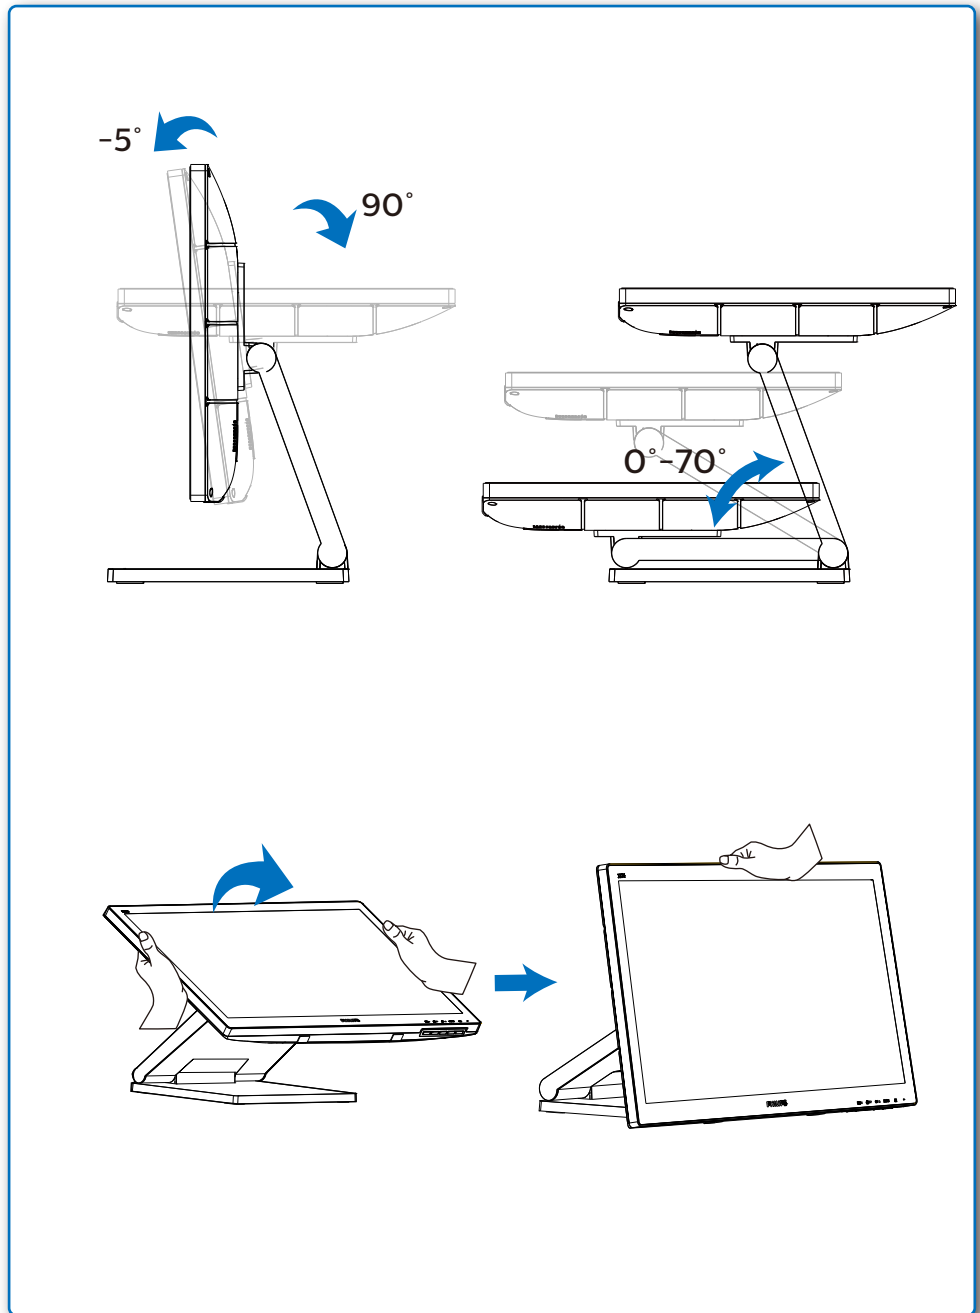

GRAPHIC DEVELOPMENT MMD	
Product name	
Project name	QSG
Project no.	
Finishing	Folded sheet
Scale	1:1
Size Spreads	594 (W) x 210 (H) mm
Size	148.5 (W) x 210 (H) mm
Operator(s)	
Date amended	2018
VERSION No.	13
APPROVAL	
QC Lithographer	
Product Manager	
Date Check	
ARTWORK DOCUMENT	
Paper	80gsm White, woodfree coated
Numbers of colours	2Cx2C
Spotcolor	
Aftertreatment	
☐ Cropping	
☐ Coating	
☐ Varnishing	
☐ Embossing	
☐ Cutterguide	
☐ Die-cut	
☐ Binding	
☐ Glue	

4