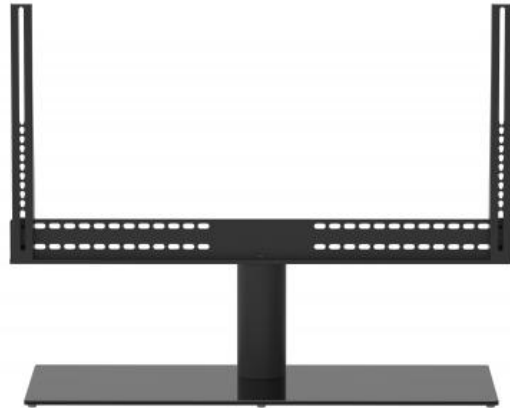

Ready when you are

M VESA Tablestand Turn Black X Large MAX 800x400

Article: 7 350 073 733 057

Multibrackets M VESA Tablestand Turn X Large - Stand for LCD / plasma panel - black - screen size: 60" - 75" - table-top

Product category: TABLESTANDS

Specification

M VESA Tablestand Turn Black Large MAX 800x400

For screen size:	60-75" Depending on top VESA hole to TV bottom height
VESA standard:	200x200 300x200 300x300 400x200 400x400 500x300 600x400 800x400mm
Article No:	7 350 073 733 057
Colour:	Black
Max load:	50 kg
Accessories optional:	M VESA Extender kit Turn & Motorized EAN: 7 350 073 731 305
Distribution package:	1 pc
Swing range:	-30 — +30 degrees; left or right
Weight:	9 kg
Warranty:	5 year