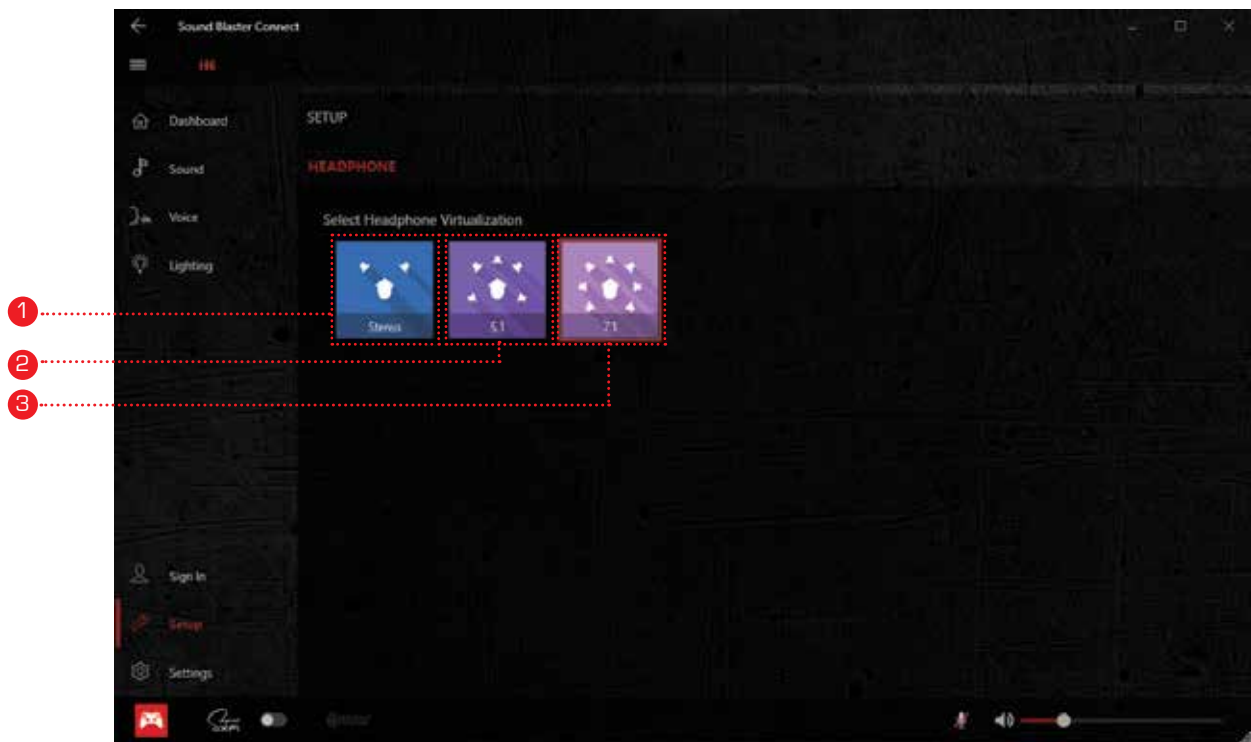

ENHANCING YOUR AUDIO EXPERIENCE

HEADPHONE VIRTUALIZATION SETUP

Heighten your gaming audio experience with the Sound BlasterX H6 by setting up the **Headphone Virtualization** feature on Sound Blaster Connect software to further augment your virtual surround sound experience.

Select from the following options to activate Headphone Virtualization:

1. **Stereo**
2. **5.1 Surround Sound**
3. **7.1 Surround Sound**