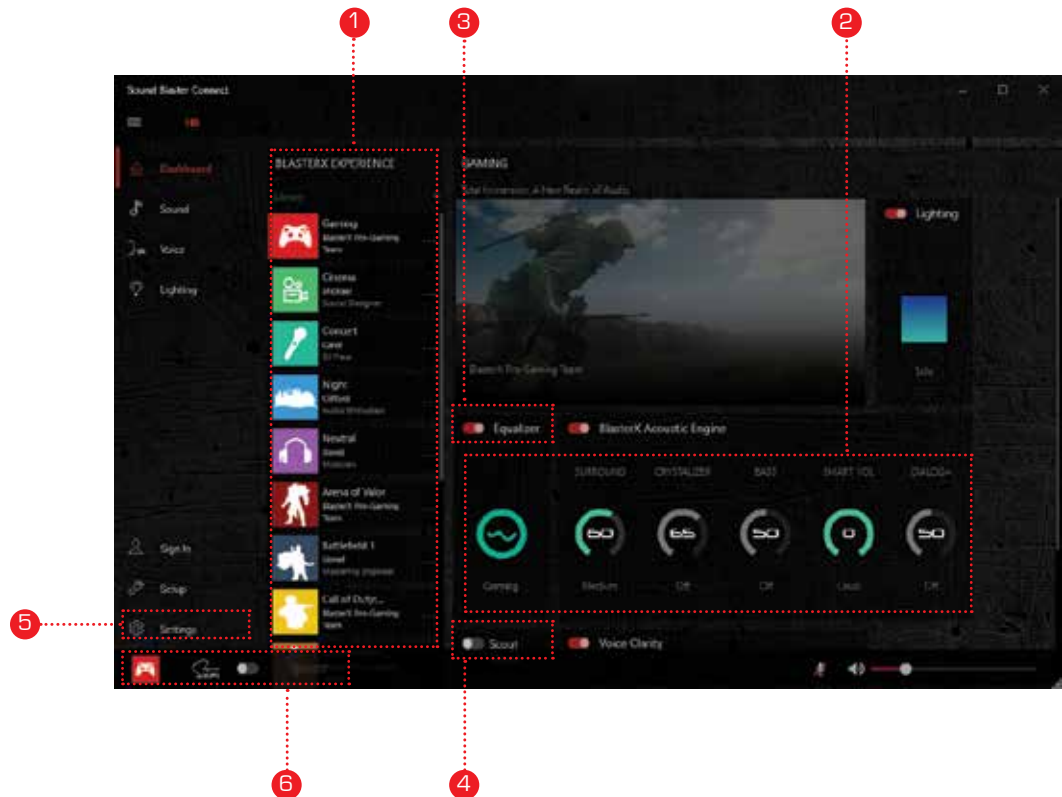

ENHANCING YOUR AUDIO EXPERIENCE

SOUND BLASTER CONNECT FOR PC

Available for Windows®, the fully customizable Sound Blaster Connect software gives you complete control over your listening experience with audio realism and immersive audio effects that intelligently enhance game play. From the whizz of bullets flying past your ears in your favorite FPS game to the terrifying roar of a troll from an adventure title, the essence of your games comes alive with our professionally tweaked enhancements!

Sound
BLASTER

Visit www.blasterX.com/software to download.

1: PROFILE SETTINGS

- Shows current profile
- Select another profile or customize profile settings

2: BLASTERX ACOUSTIC ENGINE SETTINGS

Modify audio playback enhancement settings

3: EQUALIZER SETTINGS

- Select a preset EQ
- Modify EQ settings

4: SCOUT MODE SETTINGS

- Activate Scout Mode to enhance audio cues in combat games
- Assign short-cut keys to activate Scout Mode

5: MENU

- Change language settings
- Restore default settings

6: DEVICE STATUS

Shows current device settings