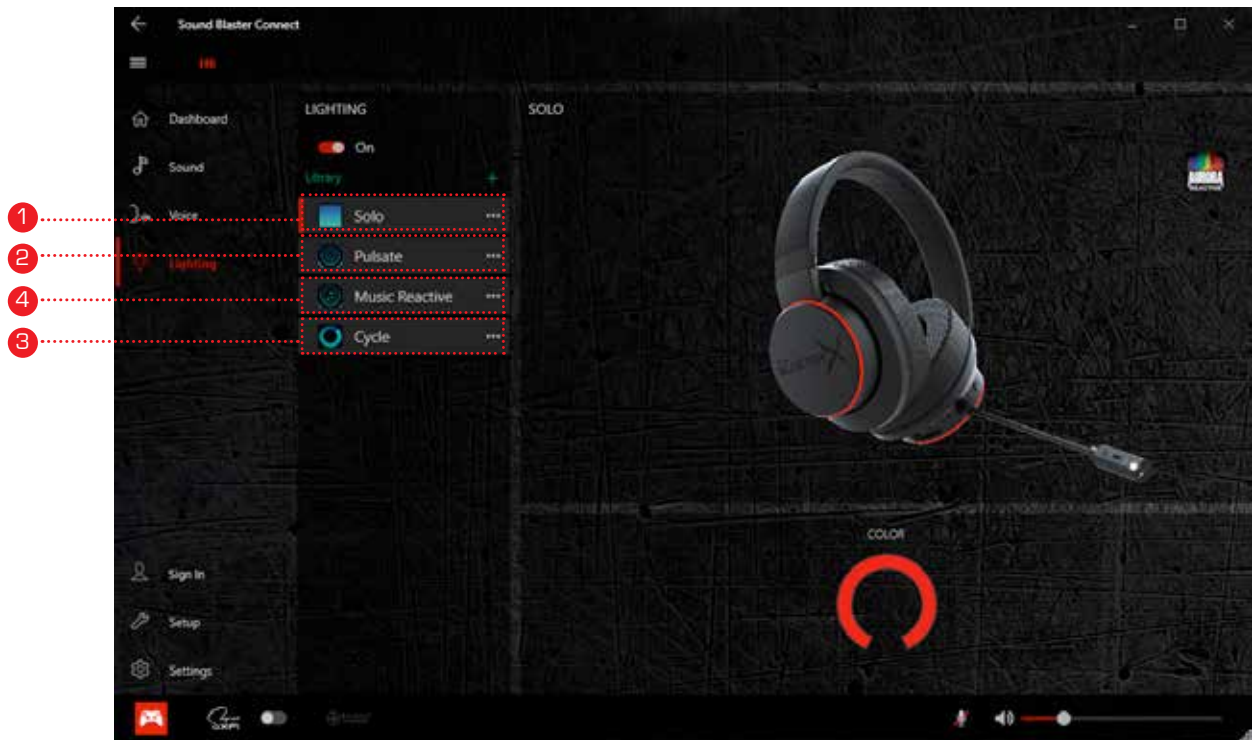

CUSTOMIZING LUMINOSITY

PERSONALIZED LIGHT SHOW AESTHETICS FOR YOUR PLEASURE

Personalize your Sound BlasterX H6 further with the **Aurora Reactive** lighting system. Enjoy the ability to program up to 16 million colors in different motions and speed when you connect the headset to the Sound Blaster Connect software.

Select from the following motions to enjoy a symphony of lights:

1. **Solo**
2. **Pulsate**
3. **Cycle**
4. **Music Reactive:** Bring your music alive with **Music Reactive**. Soak in the bass drops and the serenity of the harmonies as lights dance along to your choice of music.