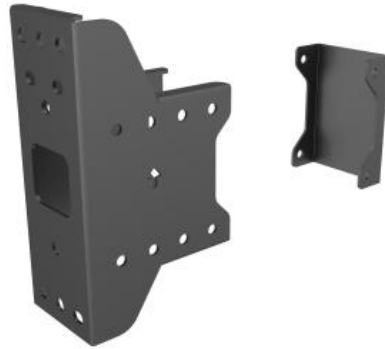

# M Pro Series - Back to back display plate from wall

Article: 7 350 073 737 345

M Pro Series – Back to back display plate from wall - Part for Pro Series, steel, mounts to wall and rail - black

Product category: PRO SERIES

### M Pro Series - Back to back display plate from wall

<b>Article No:</b>	7 350 073 737 345
<b>Type:</b>	Part for M Pro Series
<b>Material:</b>	Steel
<b>Color:</b>	Black
<b>Surface Finish:</b>	Powder coating
<b>Weight:</b>	1.0 kg
<b>Measurements</b>	225.2x134x85 mm
<b>Max Load:</b>	50 kg
<b>Installation:</b>	Mount to wall
<b>Warranty:</b>	5 years