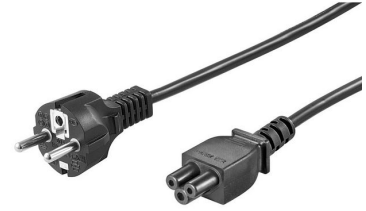

MPN: PE010810S

Power Cord Schuko - C5, 1m

Schuko (CEE 7/7) connection cables are approved for European countries like Germany, France, Austria and many others. This Power cord with IEC-60320-C5, which is also called “Mickey Mouse” enables you to connect your laptop or power supply to a power source.

- Approved for all European Countries

Specifications

Features	Cable length	1 m
	Cable type	H05VV-F
	Conductor material	Copper
	Connector 1	Schuko Power Type E/F
	Connector 1 form factor	Straight
	Connector 1 gender	Male
	Connector 2	C5 coupler
	Connector 2 form factor	Straight
	Connector 2 gender	Female
	Core size	0.75 mm ²
	Jacket material	Polyvinyl chloride (PVC)
	Number of cable cores	3
	Product colour	Black
	RoHS compliance	Yes
Package dimensions (verified)	Depth Verified	16 cm
	Gross Weight Verified	0.134 kg
	Height Verified	3.8 cm
	Width Verified	27.6 cm
Packaging data	Quantity per pack	1 pc(s)
Power	Input current	10 A
	Input voltage	250 V
	Maximum current	2.5 A
Product dimensions	Net Weight (Product, kg)	0.1 kg
Vendor information	Brand Name	MicroConnect
	Warranty	25 Year(s)