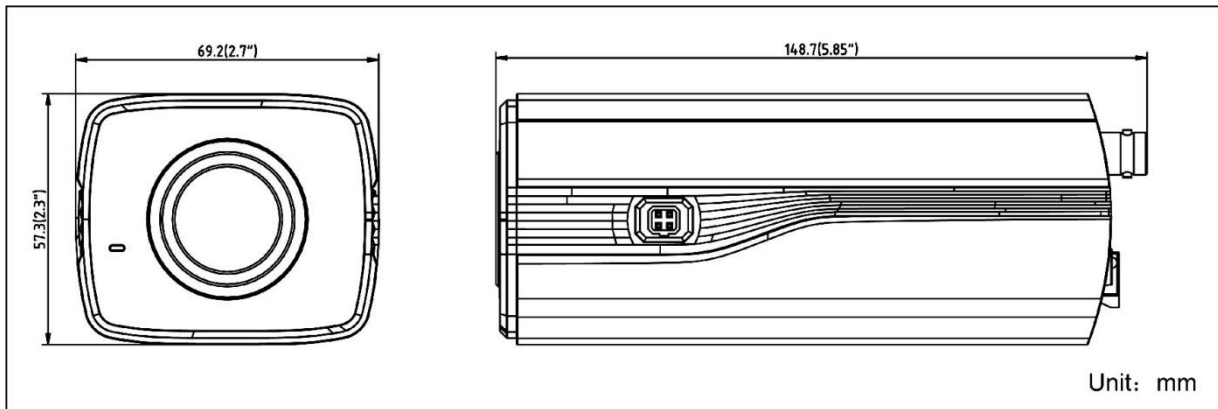

Dimensions