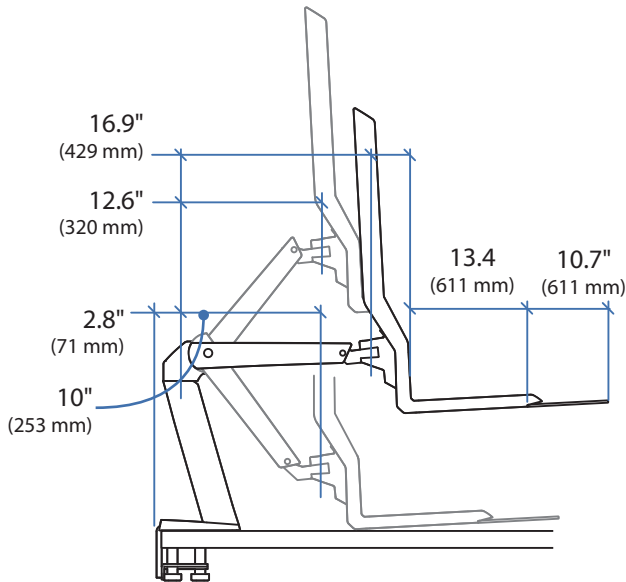

Dimensional Illustrations

WorkFit™-A

Single LCD Mount, LD
with Worksurface

Dimensions

**Americas Sales and
Corporate Headquarters**

St. Paul, MN USA
(800) 888-8458
+1-651-681-7600
www.ergotron.com
sales@ergotron.com

WorkFit™-A Single LCD Mount, LD with Worksurface

Dimensions

Desk Thickness:
0.78"-2.56" (20-65mm)

© 2012 Ergotron, Inc. rev. 12/13/2018 DIM-WFAWSLD Content is subject to change without notification

Americas Sales and Corporate Headquarters