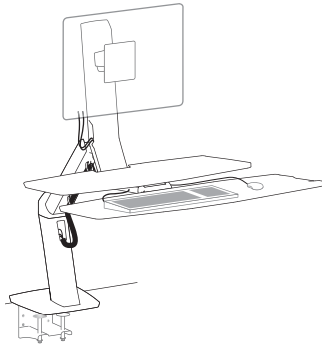

WorkFit™-A Single LCD Mount, LD with Worksurface

Dimensions

Desk Thickness:
0.78"-2.56" (20-65mm)

© 2012 Ergotron, Inc. rev. 12/13/2018 DIM-WFAWSLD Content is subject to change without notification

Americas Sales and Corporate Headquarters