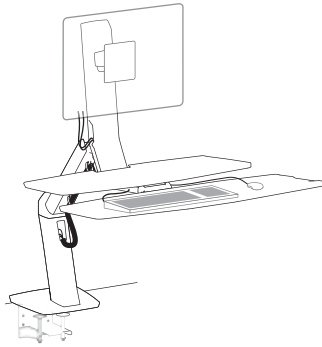

WorkFit™-A Single LCD Mount, LD with Worksurface