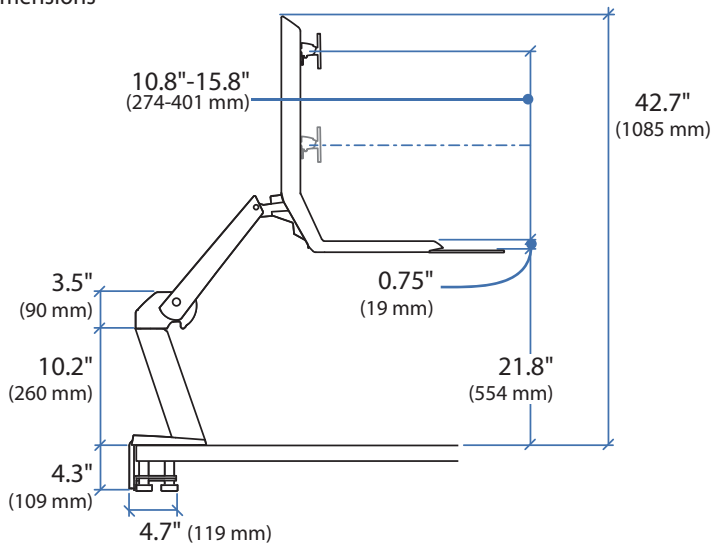

Dimensional Illustrations

WorkFit™-A

Single LCD Mount, LD
with Worksurface

Dimensions

**Americas Sales and
Corporate Headquarters**

St. Paul, MN USA
(800) 888-8458
+1-651-681-7600
www.ergotron.com
sales@ergotron.com

WorkFit™-A Single LCD Mount, LD with Worksurface

Dimensions

Desk Thickness:
0.78"-2.56" (20-65mm)

© 2012 Ergotron, Inc. rev. 12/13/2018 DIM-WFAWSLD Content is subject to change without notification

Americas Sales and Corporate Headquarters

Worldwide OEM Sales

www.ergotron.com
info.oem@ergotron.com

WorkFit™-A Single LCD Mount, LD with Worksurface

Range of Motion

Weight Capacity

© 2012 Ergotron, Inc. rev. 12/13/2018 DIM-WFAWSLD Content is subject to change without notification