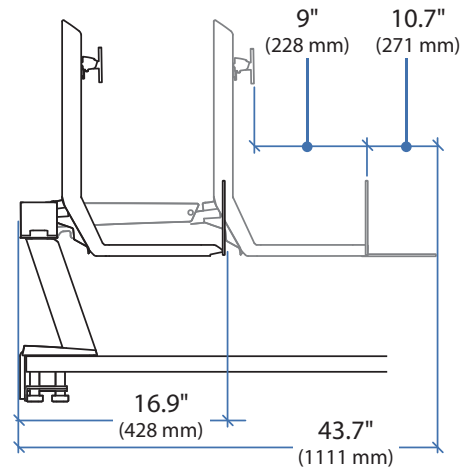

Dimensional Illustrations

WorkFit™-A

Single LCD Mount, LD
with Worksurface

Dimensions

**Americas Sales and
Corporate Headquarters**

St. Paul, MN USA
(800) 888-8458
+1-651-681-7600
www.ergotron.com
sales@ergotron.com

WorkFit™-A Single LCD Mount, LD with Worksurface

Dimensions

Desk Thickness:
0.78"-2.56" (20-65mm)

© 2012 Ergotron, Inc. rev. 12/13/2018 DIM-WFAWSLD Content is subject to change without notification

Americas Sales and Corporate Headquarters