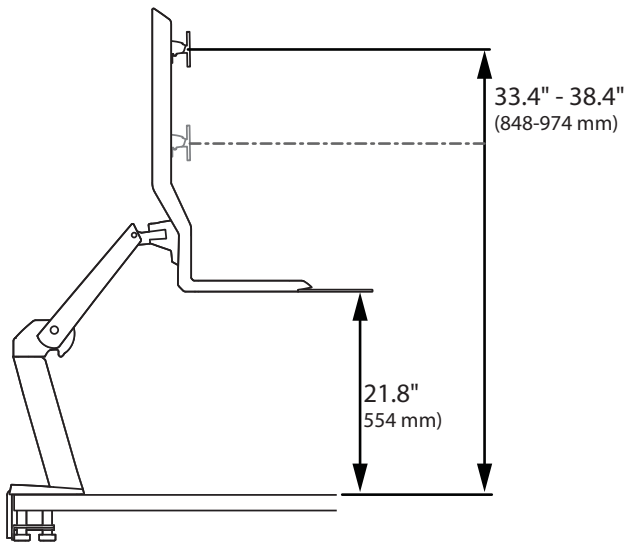

Dimensional Illustrations

WorkFit™-A

Single LCD Mount, LD
with Worksurface

Dimensions

**Americas Sales and
Corporate Headquarters**

St. Paul, MN USA
(800) 888-8458
+1-651-681-7600
www.ergotron.com
sales@ergotron.com

WorkFit™-A Single LCD Mount, LD with Worksurface

Dimensions

Desk Thickness:
0.78"-2.56" (20-65mm)

© 2012 Ergotron, Inc. rev. 12/13/2018 DIM-WFAWSLD Content is subject to change without notification

Americas Sales and Corporate Headquarters