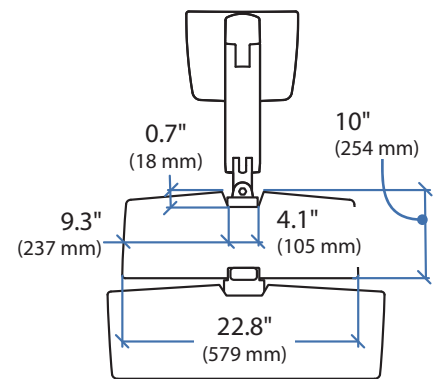

Dimensional Illustrations

WorkFit™-A

Single LCD Mount, LD
with Worksurface

Dimensions

**Americas Sales and
Corporate Headquarters**

St. Paul, MN USA
(800) 888-8458
+1-651-681-7600
www.ergotron.com
sales@ergotron.com

WorkFit™-A Single LCD Mount, LD with Worksurface

Dimensions

Desk Thickness:
0.78"-2.56" (20-65mm)

© 2012 Ergotron, Inc. rev. 12/13/2018 DIM-WFAWSLD Content is subject to change without notification

Americas Sales and Corporate Headquarters