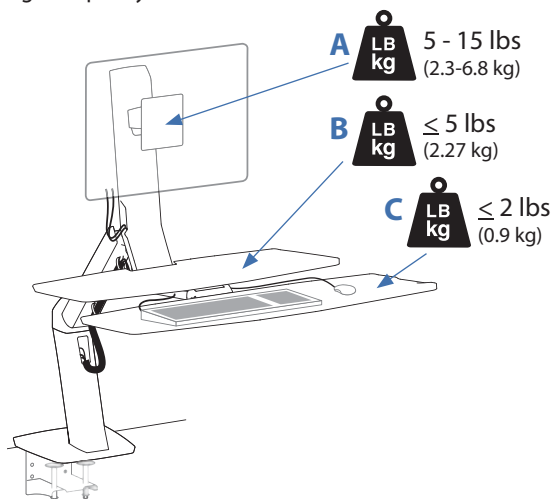

WorkFit™-A Single LCD Mount, LD with Worksurface

Dimensions

Desk Thickness:
0.78"-2.56" (20-65mm)

© 2012 Ergotron, Inc. rev. 12/13/2018 DIM-WFAWSLD Content is subject to change without notification

Americas Sales and Corporate Headquarters

Worldwide OEM Sales

www.ergotron.com
info.oem@ergotron.com

WorkFit™-A Single LCD Mount, LD with Worksurface

Range of Motion

Weight Capacity

© 2012 Ergotron, Inc. rev. 12/13/2018 DIM-WFAWSLD Content is subject to change without notification