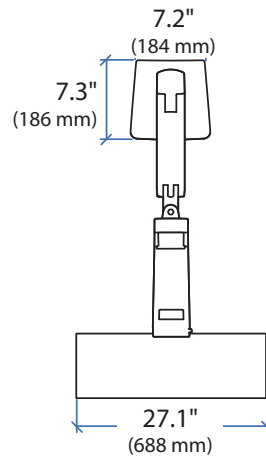

Dimensional Illustrations

WorkFit™-A

Single LCD Mount, LD
with Worksurface

Dimensions

**Americas Sales and
Corporate Headquarters**

St. Paul, MN USA
(800) 888-8458
+1-651-681-7600
www.ergotron.com
sales@ergotron.com

WorkFit™-A Single LCD Mount, LD with Worksurface

Dimensions

Desk Thickness:
0.78"-2.56" (20-65mm)

© 2012 Ergotron, Inc. rev. 12/13/2018 DIM-WFAWSLD Content is subject to change without notification

Americas Sales and Corporate Headquarters