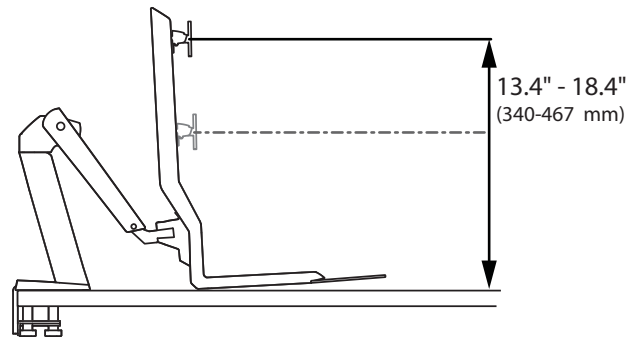

Dimensional Illustrations

WorkFit™-A

Single LCD Mount, LD
with Worksurface

Dimensions

**Americas Sales and
Corporate Headquarters**

St. Paul, MN USA
(800) 888-8458
+1-651-681-7600
www.ergotron.com
sales@ergotron.com

WorkFit™-A Single LCD Mount, LD with Worksurface

Dimensions

Desk Thickness:
0.78"-2.56" (20-65mm)

© 2012 Ergotron, Inc. rev. 12/13/2018 DIM-WFAWSLD Content is subject to change without notification

Americas Sales and Corporate Headquarters