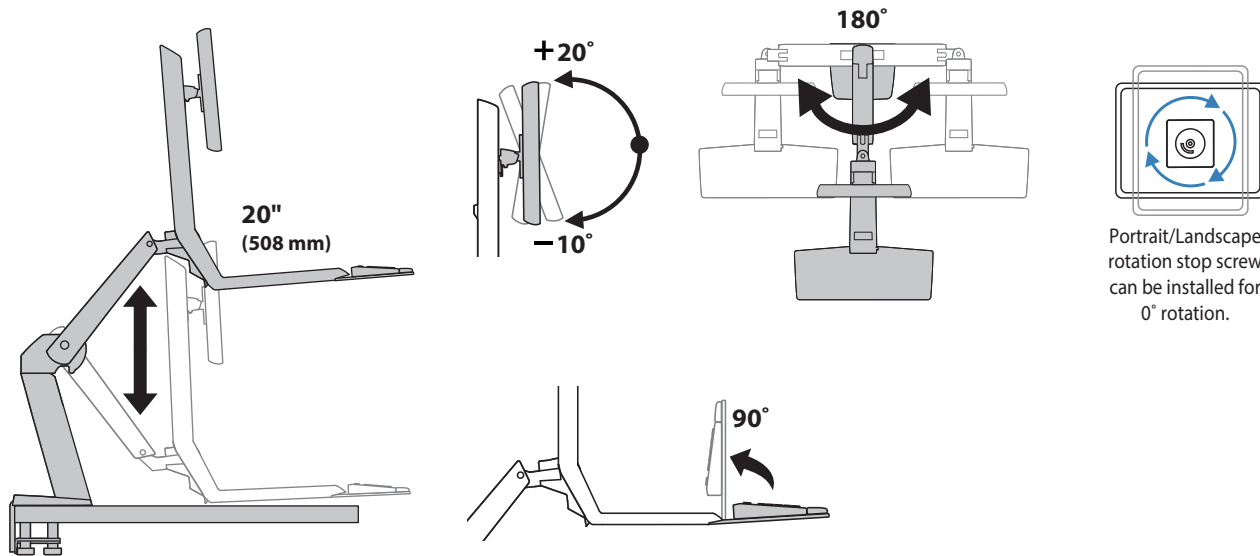

WorkFit™-A Single LCD Mount, LD with Worksurface

Dimensions

Desk Thickness:
0.78"-2.56" (20-65mm)

© 2012 Ergotron, Inc. rev. 12/13/2018 DIM-WFAWSLD Content is subject to change without notification

Americas Sales and Corporate Headquarters

Worldwide OEM Sales

www.ergotron.com
info.oem@ergotron.com

WorkFit™-A Single LCD Mount, LD with Worksurface

Range of Motion

Weight Capacity

© 2012 Ergotron, Inc. rev. 12/13/2018 DIM-WFAWSLD Content is subject to change without notification