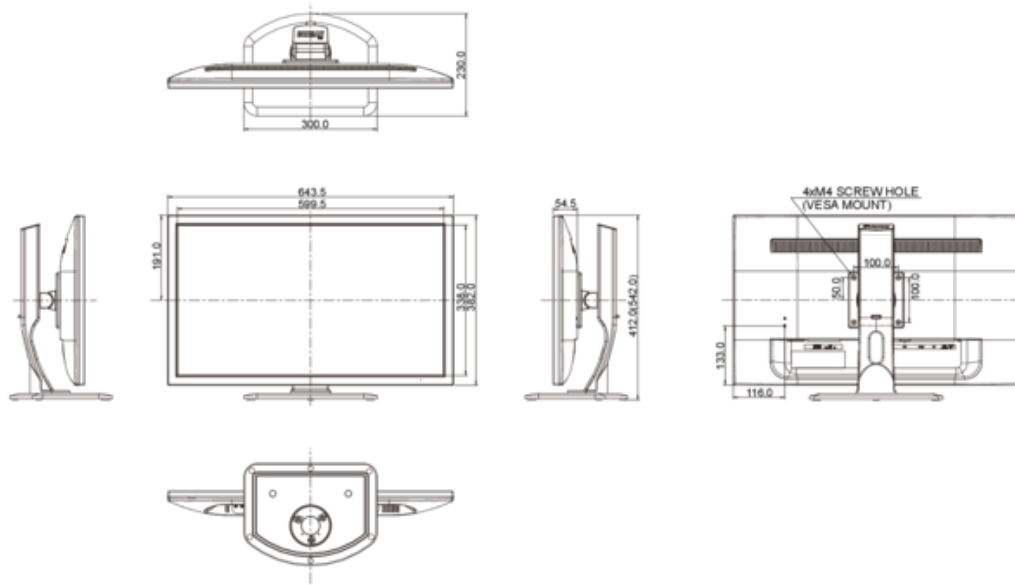

## 6. EU ENERGY EFFICIENCY LABEL

ENERGY EFFICIENCY CLASS	B
VISIBLE SCREEN DIAGONAL	61 cm; 24"; ( 24" segment )

*This is information under Regulation (EU) No 1062/2010.*

*\*Based on the power consumption of the television operating 4 hours per day for 365 days. The actual energy consumption will depend on how the television is used.*

## 7. DIMENSIONS / WEIGHT

DIMENSIONS W X H X D	643.5 x 412 (542) x 230 mm
WEIGHT	6.9 kg

All trademarks and registered trademarks acknowledged. E & O E. Specification subject to change without notice. All LCD's comply with ISO-9241-307:2008 in connection with pixel defects.