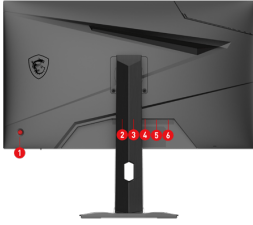

Game colors and details will look more realistic and refined, to push game immersion to its limits.

VESA Certified DisplayHDR 400

Provide eye-catching detail through contrast and shadows adjustment.

| | |
|-------------------------------------|---|
| Carton Dimension (W X D X H) | WW carton: 815 x 145 x 502 mm / Outer: 830 x 158 x 526 mm |
| Console Mode | 2K Resolution PS5™ Optimization FHD/WQHD @ 120Hz * All trademarks and the registered trademarks are the property of their respective owners. |
| Frameless Design | Yes |
| PIP / PBP Function | Yes |
| VESA Mounting | 75 x 75 mm |
| Weight (NW / GW) | 5.95 kg / 8.1 kg Without Stand: 3.92 kg |
| Note | Display Port: 2560 x 1440 (Up to 240Hz). Type-C: 2560 x 1440 (DP alt. w/ PD Charging 65W) HDMI™: 2560 x 1440 (Up to 144Hz) Adobe RGB, DCI-P3 and sRGB follow CIE1976 Standard |

CONNECTIONS

1. 5-way joystick navigator
2. DC jack
3. Earphone out
4. 2x HDMI™ (2.0b)
5. 1x Display Port (1.4a)
6. Type-C (65W PD Charging)