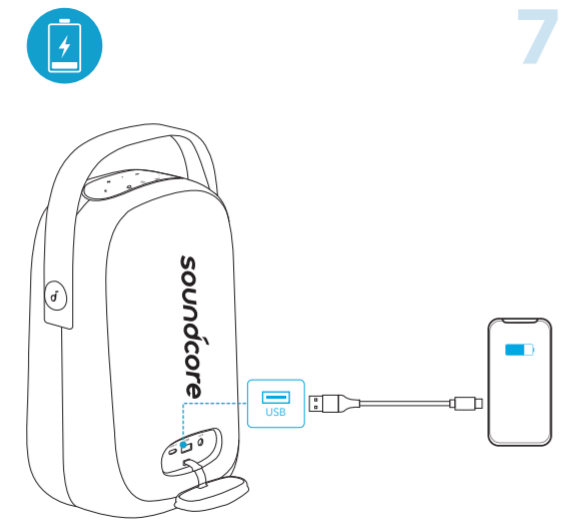

For FAQs and more information, please visit :

[soundcore.com / support](https://soundcore.com/support)

Model: A3395 V1

7

8

9

10

soundcore

Soundcore Rave Neo
Quick Start Guide

1

2

3

4

5

6