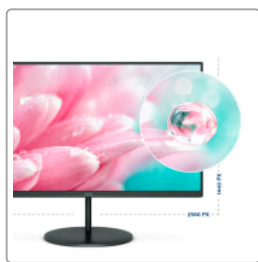

Q27V4EA

27 inch (68.6 cm) LCD MONITOR

Thin and sleek 27" IPS monitor with stunning visual and wide viewing angles

75Hz

3 SIDED
FRAMELESS

FLICKER FREE

IPS WIDE VIEW

LOW BLUE MODE

QHD

SPEAKERS

VESA MOUNT

QHD

With 2560 x 1440 resolution, Quad HD (QHD) offers superior picture quality and sharp imagery that reveals the finest details. The widescreen 16:9 aspect ratio provides plenty of space to spread out and work, plus allows you to enjoy games or movies in their original size.

IPS Panel

No matter if you are viewing photos, videos, a magazine layout in InDesign or playing your favourite game – we want your content to look excellent from whatever angle you are seeing it. That is why this display comes with an advanced IPS panel, which produces brilliant colours and offers wide viewing angles. This way, images always look excellent and accurate, regardless from which angle you – or your friends and co-workers sitting or standing next to you – are looking at the screen.

Screen	
Resolution	2560x1440
Refresh rate	75Hz
Screen size (inch)	27 inch
Screen size (cm)	68.6 cm
Flat / Curved	Flat
Backlight	WLED
Panel Type	IPS
Aspect ratio	16:9
Display Colours	16.7 Million
Panel Colour in Bits	8
sRGB Coverage (%)	104
Adobe RGB Coverage (%)	77
NTSC coverage (%)	74 %
Pixels per Inch	109
Response time (GtG)	4 ms
Contrast (static)	1000:1
Contrast (dynamic)	20M:1
Brightness (typical)	250 cd/m ²
Viewing angle (CR10)	178/178 °
Hard Glass	Antiglare + 3H
OSD languages	EN, FR , ES, PT, DE, IT, NL, SE, FI, PL ,CZ, RU, KR, CN (T), CN (S), JP