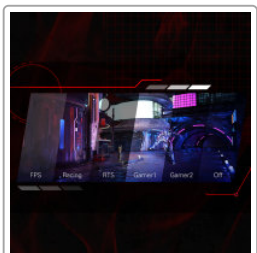

Curved

Curved design wraps around you putting you at the center of the action and provides an immersive gaming experience.

1MS MPRT

A pixel response time of 1ms means speed without the smear for an enhanced experience. Fast-moving action and dramatic transitions will be rendered smoothly without the effects of ghosting.

Low Input Lag

Unleash your reflexes by switching to the AOC Low Input Lag mode. Forget graphical frills: this mode rewires the monitor in favour of raw response time, giving the ultimate edge in hair trigger stand offs.

G-menu

AOC G-Menu is a free tool that you can install on your PC to have complete customization paired with maximum convenience for any AOC or AGON monitor

6 Games mode

Tailor your display to the game with a click of a button. Switch settings between in-built presets for FPS, racing, or RTS games, or customise your own ideal conditions and save them. The AOC Settings KeyPad makes switching profiles or adjusting features quick and easy.

Exterior	
Monitor colour	Black
Bezel Type	Borderless
Removable Stand	✓

Ergonomics	
Vesa Wallmount	100x100
Tilt	-3.5±1.5~21.5±1.5 °

Multimedia

Audio output	Headphone out (3,5mm)
--------------	-----------------------