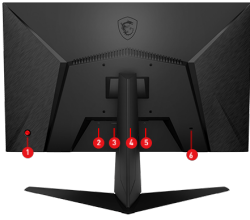

## CONNECTIONS

1. 5-way joystick navigator
2. DC jack
3. 2 x HDMI (1.4b)
4. 1 x Display Port (1.2a)
5. Headphone out
6. Kensington lock