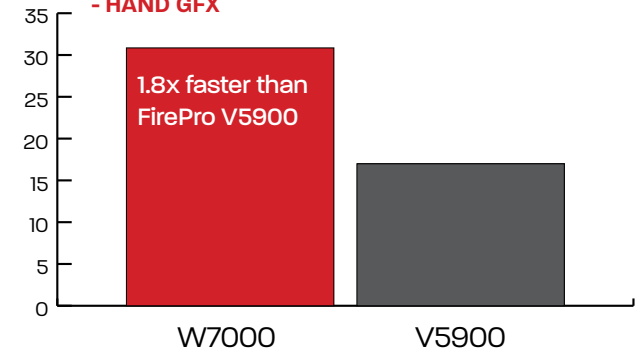

SPECAPC MAYA 2009 SP1A 64-BIT (1920X1200) - HAND GFX