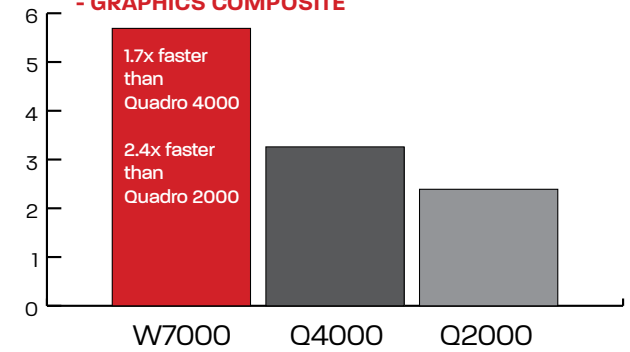

CREO2 F000 64-BIT (1920X1200) COMPOSITE SCORES - GRAPHICS COMPOSITE