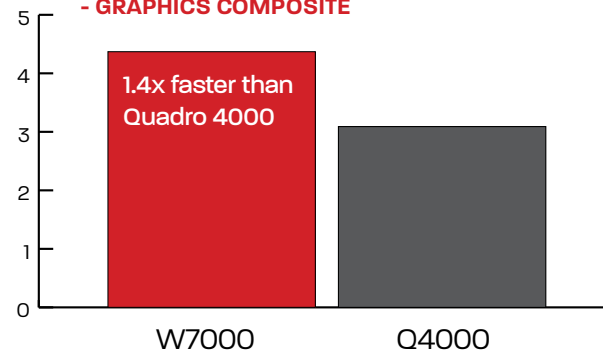

UGS NX6.0.5 64-BT (1920X1200) COMPOSITE SCORES - GRAPHICS COMPOSITE