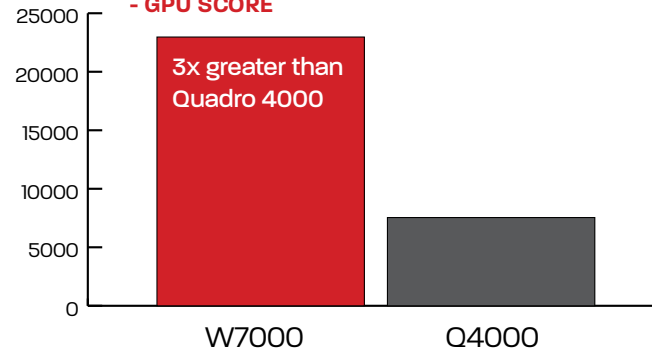

GRAPHICS PERFORMANCE BENCHMARKING OF THE NEW AMD FIREPRO W7000 PROFESSIONAL GRAPHICS CARD

3DMARK VANTAGE 1.1.0 (PERFORMANCE PROFILE) - GPU SCORE