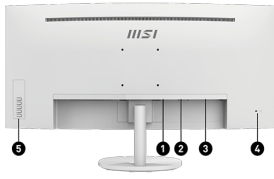

1. 2x HDMI (2.0b)
2. 1x DP (1.2a)
3. 1x Headphone-out
4. 1x Kensington Lock
5. 5x OSD Button