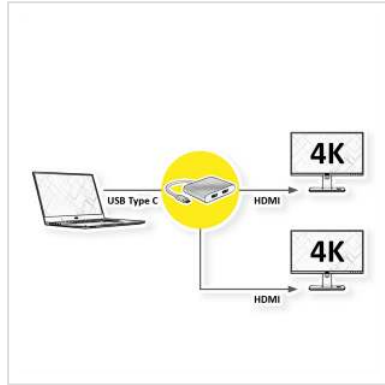

# ROLINE Type C - 2x HDMI Adapter, M/F

<b>Product No.</b>	12.02.1132
<b>Manufacturer</b>	ROLINE
<b>Manufacturer No.</b>	12.02.1132
<b>EAN (single piece)</b>	7611990146635

- USB 3.1 Type C to Dual DisplayPort Cableadapter for Macbook, Ultrabook, Notebook/Laptop or PC
- Connect your device with USB Type C port to any DisplayPort enabled display or projector
- This adapter allows you to mirror or extend the display of your device to any DisplayPort enabled TV or display
- Portable design
- No power adapter required
- Connectors: 2x HDMI Female and Type C Male
- Cable length: ca. 10 cm

## Technical specifications

Manufacturer	ROLINE
Product group	Adapters, Terminators, Converters
Product type	USB-HDMI Adapter
Colour	silver
Length	0.1 m
Side 1 connection (PC)	Typ C Male

---

Side 2 connection (Peripherals)	HDMI Female
------------------------------------	-------------