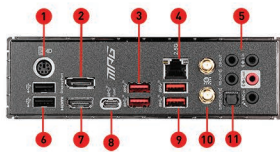

Pre-installed I/O Shielding

Better EMI protection and more convenience for installation

SPECIFICATION

1. PS/2 Combo Port
2. DisplayPort
3. USB 3.2 Gen 2 10Gbps (Type-A)
4. 2.5G LAN
5. HD Audio Connectors
6. USB 2.0
7. HDMI
8. USB 3.2 Gen 2x2 20Gbps (Type-C)
9. USB 3.2 Gen 2 10Gbps (Type-A)
10. Wi-Fi 6
11. Optical S/PDIF OUT