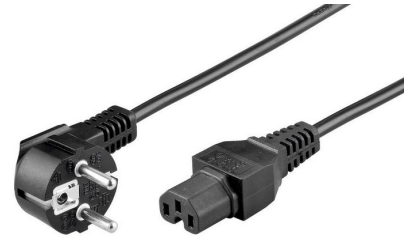

MPN: PE010420

## Power Cord Schuko Angled - C15, 3m

Schuko (CEE 7/7) connection cables are approved for European countries like Germany, France, Austria and many others. This Power cord enables you to connect a monitor, PC or a projector to a power source.

## Specifications

<b>Features</b>	<b>Cable length</b>	3 m
	<b>Cable type</b>	H05-VV-F3G
	<b>Conductor material</b>	Copper
	<b>Connector 1</b>	Schuko Power Type E/F
	<b>Connector 1 form factor</b>	Angled
	<b>Connector 1 gender</b>	Male
	<b>Connector 2</b>	C15 coupler
	<b>Connector 2 form factor</b>	Straight
	<b>Connector 2 gender</b>	Female
	<b>Core size</b>	1 mm <sup>2</sup>
	<b>Jacket material</b>	Polyvinyl chloride (PVC)
	<b>Number of cable cores</b>	3
	<b>Product colour</b>	Black
	<b>RoHS compliance</b>	Yes
	<b>Package dimensions (verified)</b>	<b>Depth Verified</b>
<b>Gross Weight Verified</b>		0.324 kg
<b>Height Verified</b>		6.5 cm
<b>Width Verified</b>		27.1 cm
<b>Power</b>	<b>Input current</b>	10 A
	<b>Input voltage</b>	250 V
	<b>Maximum current</b>	10 A
<b>Product dimensions</b>	<b>Net Weight (Product, kg)</b>	0.2 kg
<b>Vendor information</b>	<b>Brand Name</b>	MicroConnect
	<b>Warranty</b>	25 Year(s)

## Other products in this series

Cable length	
1.0	PE01041
1.5	MC-JT008/HT3W-H05 VV-F-1.5
2.0	PE010419-3000
3.0	MC-JT008/HT3W-H05 VV-F-3.0