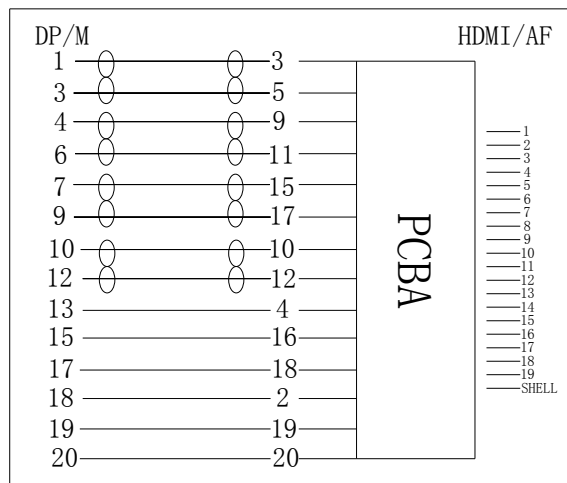

TV:1920*1080P 60HZ

⑩	FEF-SK-064	DP framed white shell with large bottom cover, ABS brand new material	1	PCS
⑨	FEF-SK-063	DP framed white shell with small upper cover, new ABS material	1	PCS
⑧	FEF-SK-010	Single hole smooth small long shell brand new ABS	1	PCS
⑦	FEF-SK-002	Small HDMI mother baffle brand new ABS	1	PCS
⑥	FEF-PCBA-002	DP public conversion HDMI IC:NX3362	1	PCS
⑤	FEF-DP-XJ13	PCBA new line card 32 #	1	PCS
④	FEF-HDMI-013	HDMI A female black rubber iron shell nickel plated needle length 1.7MM, spacing 1.6MM	1	PCS
③	FEF-DP-XJ1	DP new line card 32 #	1	PCS
②	FEF-DP-011	New big DP male,Nickel plated	1	PCS
①	FEF-XA-007A	32AWG (1/0. 20BC*1P+AL)*4+1/0. 20BC*5C+AL+D(1/0. 20BC+PE) OD:5.5MM	110	MM
NO	Part No	Specification	quantity	unit

Product color : black

Specifications	DP male HDMI A female
pages	1/1
edition	B/0
UNITS:MM TOLERANCE: X. ±1 X.X ±0.3 X.XX ±0.2	2022.02.01