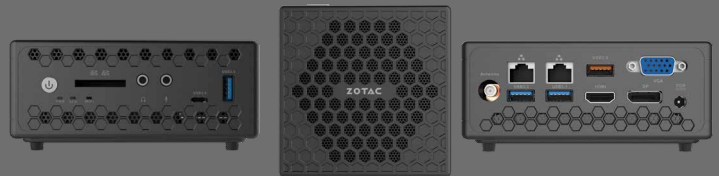

# ZBOX CI331 nano

**SKU: ZBOX-CI331NANO-BE/BE1/J/U/K/AUS**

The ZBOX CI331 nano features a power-efficient and next-generation Intel processor to give you a silent experience in a compact PC. A robust passive cooled design with no moving components brings high reliability and extended durability. The signature honeycomb vents throughout the chassis enhances exhaust flow, backed by a large aluminum heatsink that maximizes heat transfer from the CPU to keep the system operating with performance. A VESA mount is included for nimble placement almost anywhere. The ZBOX CI331 nano is the ideal compact PC for home theater, digital signage, light productivity, everyday tasks, and more.

ULTRA HD

PASSIVE COOLED

USB 3.1

DUAL LAN

#### FRONT SIDE PORTS

- Power Button
- Wi-Fi LED, Hard drive LED, Power LED
- 3-in-1 card reader (SD/SDHC/SDXC)
- 2 x USB 3.0 port (1 Type-C)

#### INSIDE THE BOX

- ZOTAC ZBOX CI331 nano
- Power Adapter and Cable (bundled cable type dependent on region)
- Wi-Fi Antenna
- VESA Mount Bracket (w/ 4 screws)
- Warranty Card
- Quick Install Guide